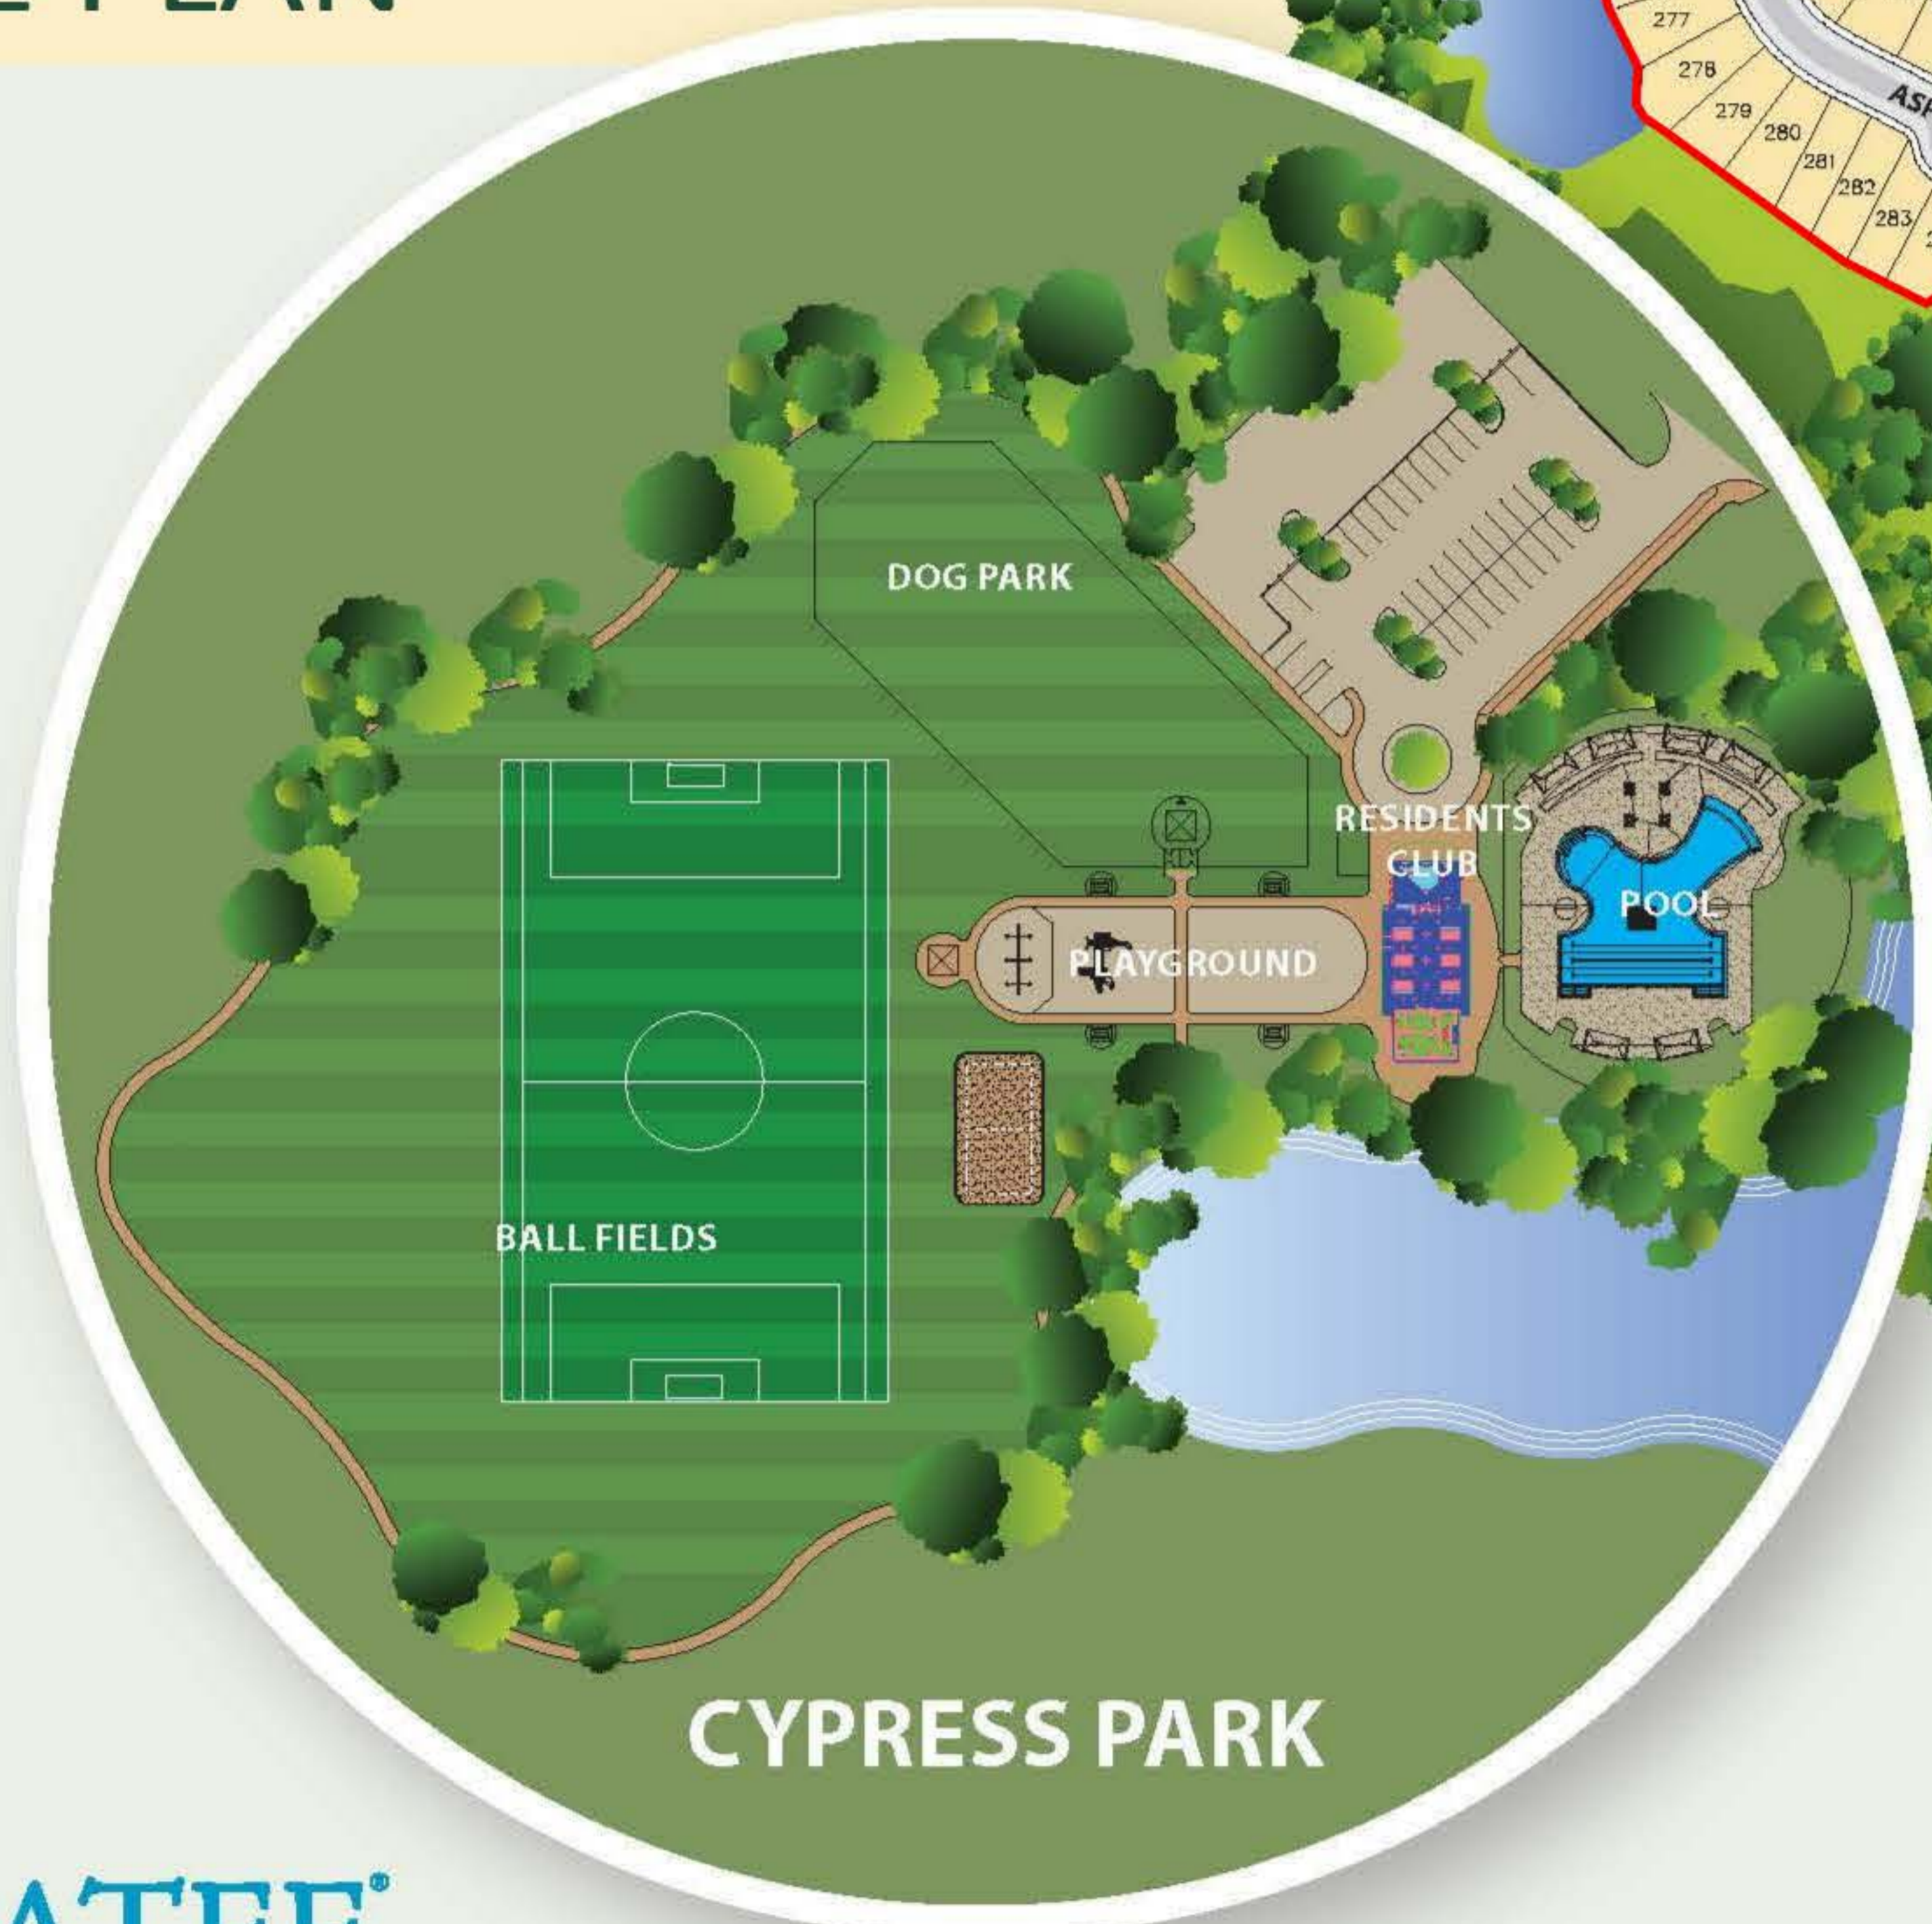

LEGEND

- 4 ft. Black Aluminum Railing Fence
- 6 ft. Beige Vinyl Solid Fence
- 4 ft. Black Aluminum Railing Fence installed by developer to be owned and maintained by Homeowner

CYPRESS TRAILS at NOCATEE

FENCE PLAN

This map is a conceptual rendering of the intended development plan for Cypress Trails at Nocatee. This plan is subject to change in size, use and location without notice. Refer to the recorded plats for specific lot sizes and dimensions. Numbers shown are lot numbers, not street addresses.